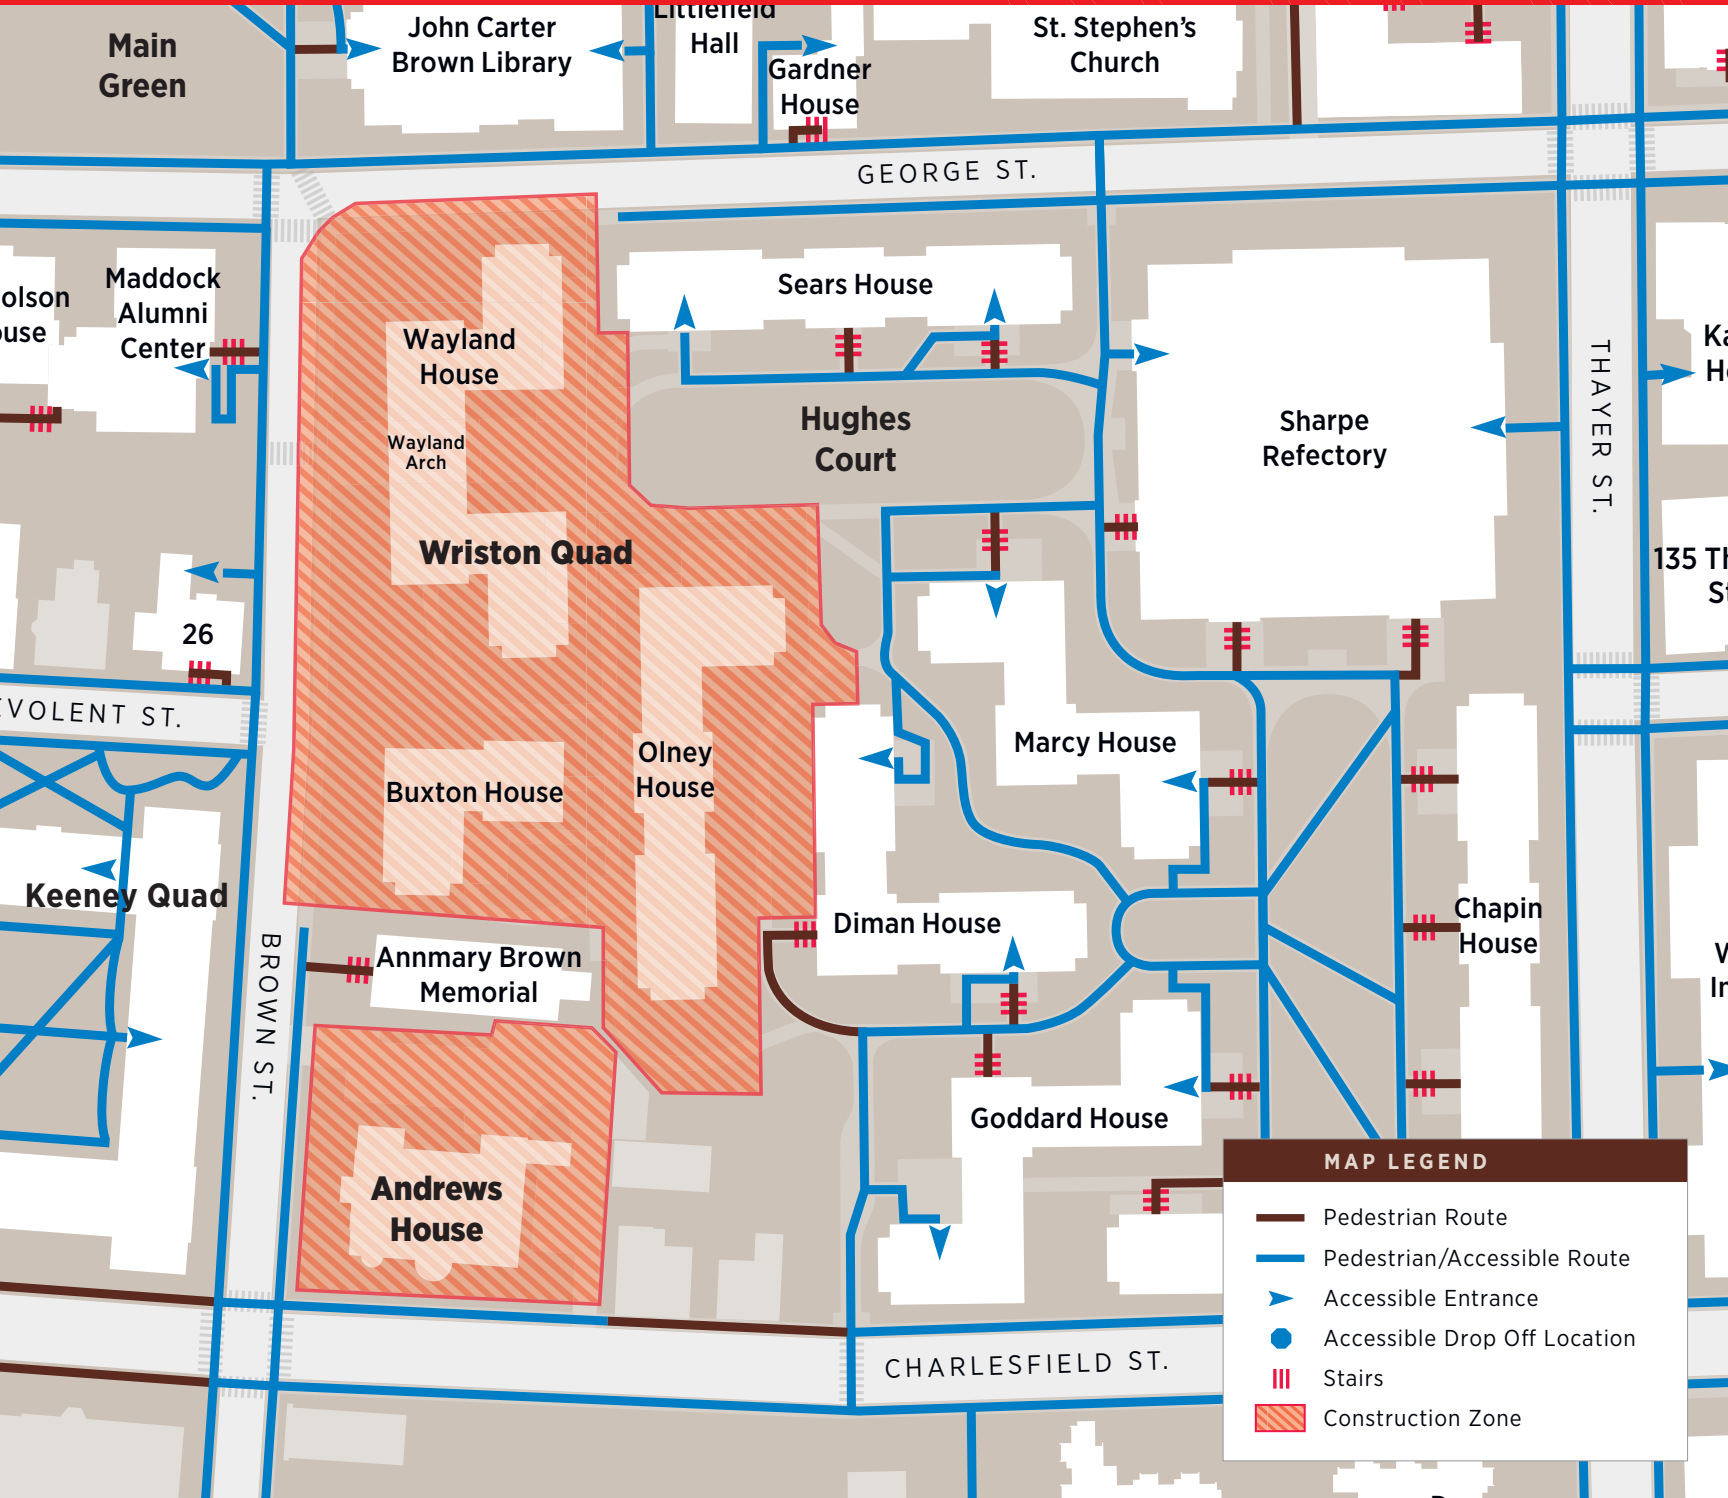

Campus Construction Areas

Accessible Routes

Wriston Quad
May - August 2024

Andrews House Renovation
Through July 2024

Lindemann Performing Arts Center
June - August 2024

Salomon Center Lobby
June - August 2024

Graduate Center A & E
May - August 2024

Indoor Turf Facility

June 2024 - January 2026

MAP LEGEND

-  Pedestrian Route
-  Pedestrian/Accessible Route
-  Accessible Entrance
-  Accessible Drop Off Location
-  Stairs
-  Construction Zone
-  Construction Zone 6:30am-4pm

Integrated Life Sciences at Brown
 June 2024 - February 2027