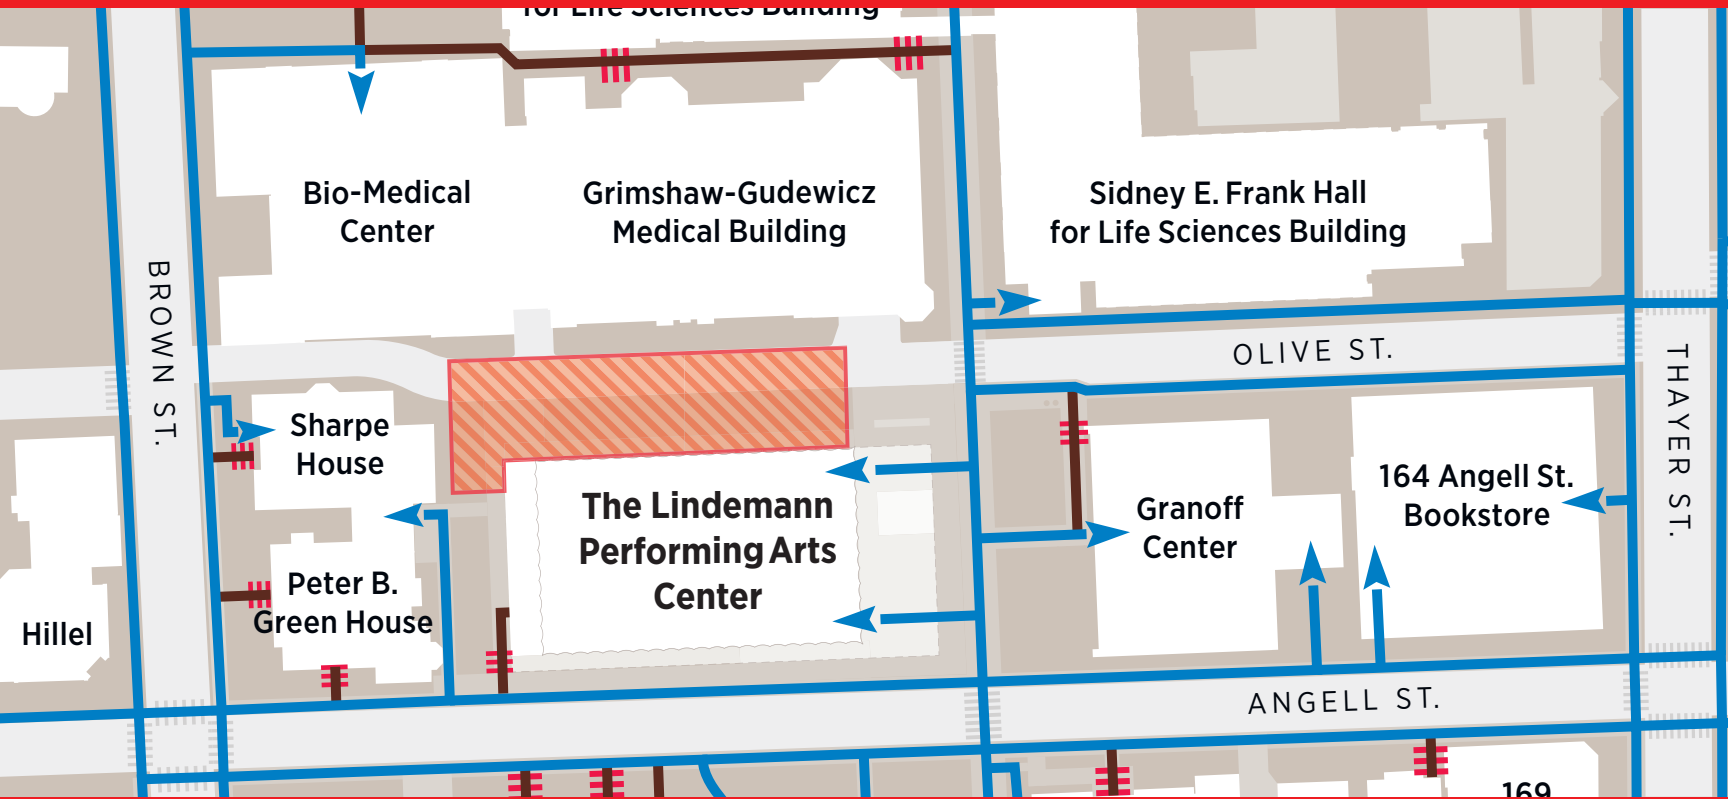

Campus Construction Areas

Accessible Routes

Wriston Quad
May - August 2024

Andrews House Renovation
Through July 2024

Lindemann Performing Arts Center
June - August 2024

Salomon Center Lobby
June - August 2024

Graduate Center A & E
May - August 2024

Indoor Turf Facility

June 2024 - January 2026

MAP LEGEND

-  Pedestrian Route
-  Pedestrian/Accessible Route
-  Accessible Entrance
-  Accessible Drop Off Location
-  Stairs
-  Construction Zone
-  Construction Zone 6:30am-4pm

Integrated Life Sciences at Brown
 June 2024 - February 2027