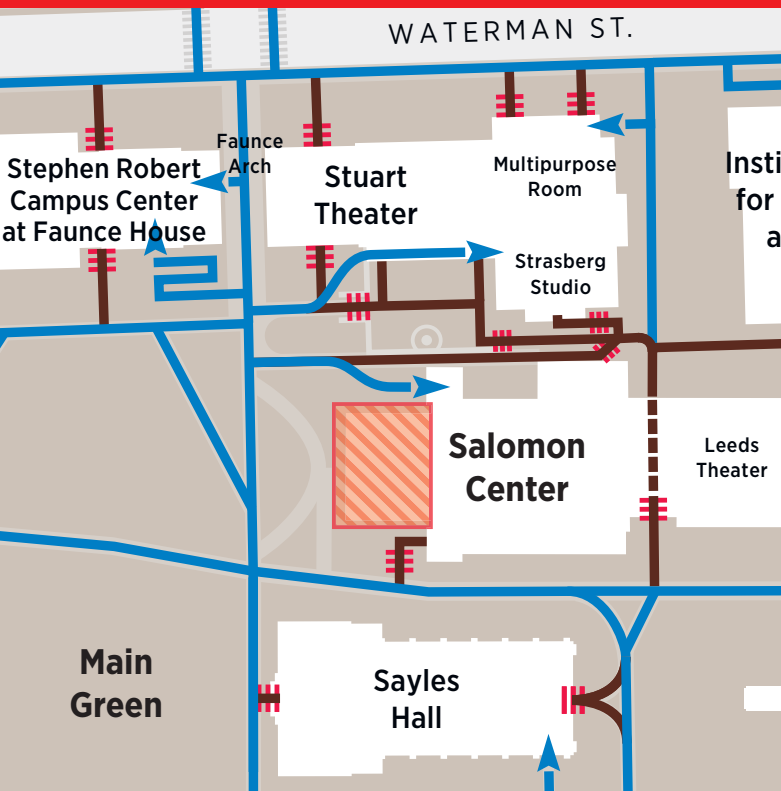

Campus Construction Areas

Accessible Routes

Wriston Quad
May - August 2024

Andrews House Renovation
Through July 2024

Lindemann Performing Arts Center
June - August 2024

Salomon Center Lobby
June - August 2024

Graduate Center A & E
May - August 2024

Indoor Turf Facility

June 2024 - January 2026

MAP LEGEND

-  Pedestrian Route
-  Pedestrian/Accessible Route
-  Accessible Entrance
-  Accessible Drop Off Location
-  Stairs
-  Construction Zone
-  Construction Zone 6:30am-4pm

Integrated Life Sciences at Brown
 June 2024 - February 2027