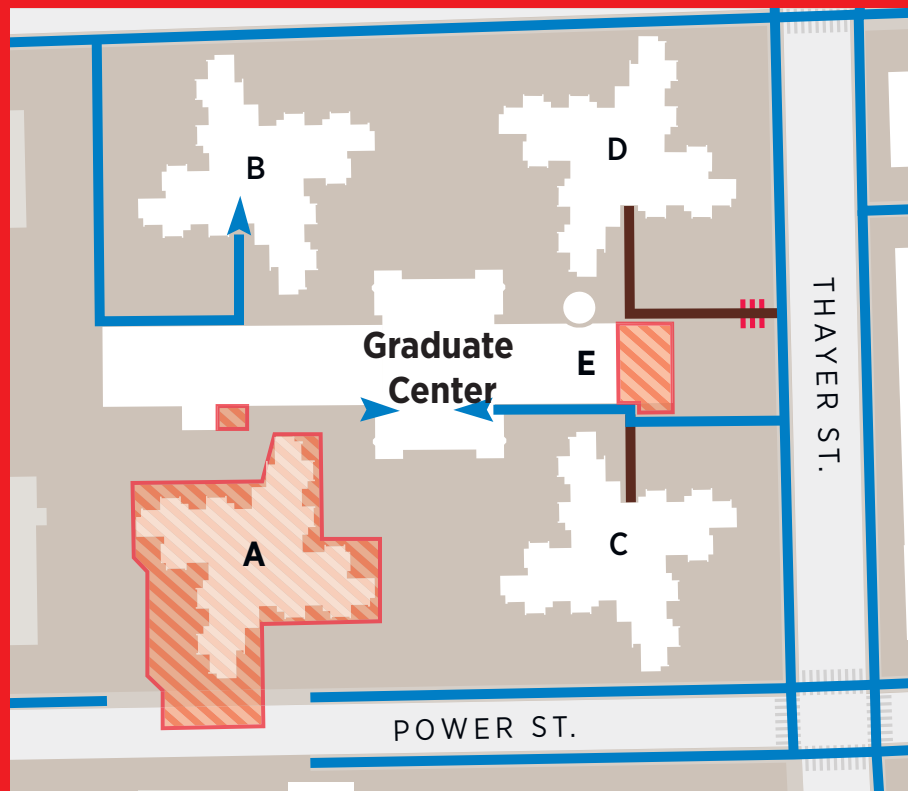

Campus Construction Areas

Accessible Routes

Wriston Quad
May - August 2024

Andrews House Renovation
Through July 2024

Lindemann Performing Arts Center
June - August 2024

Salomon Center Lobby
June - August 2024

Graduate Center A & E
May - August 2024

Indoor Turf Facility

June 2024 - January 2026

MAP LEGEND

-  Pedestrian Route
-  Pedestrian/Accessible Route
-  Accessible Entrance
-  Accessible Drop Off Location
-  Stairs
-  Construction Zone
-  Construction Zone 6:30am-4pm