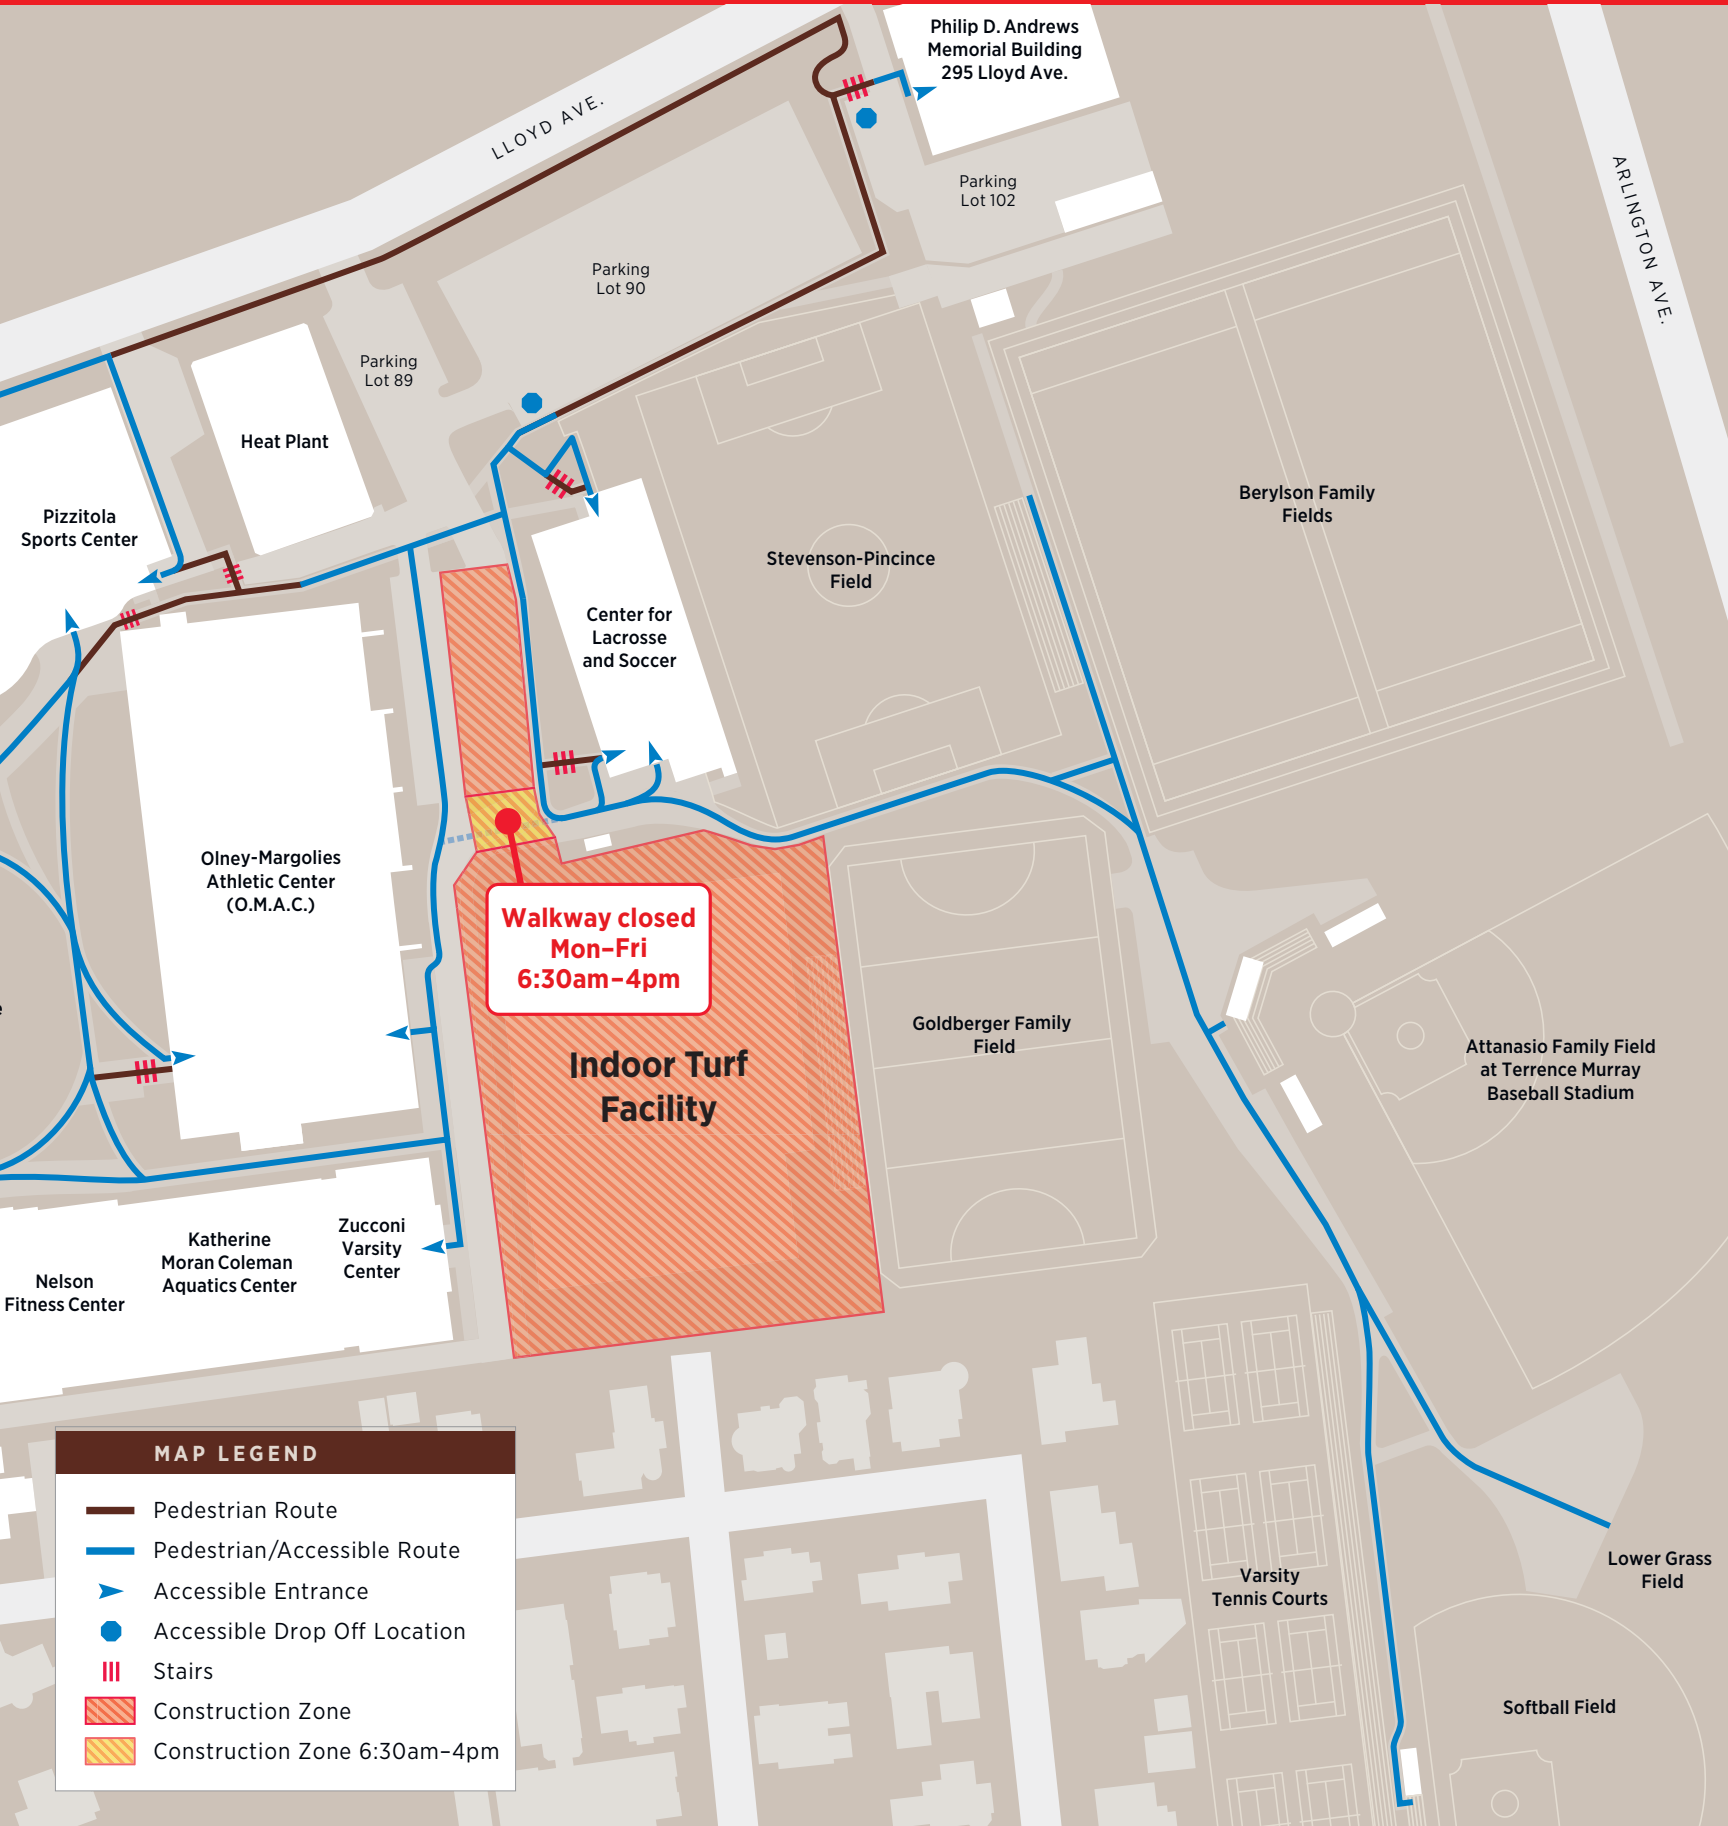

Campus Construction Areas

Accessible Routes

Wriston Quad
May - August 2024

Andrews House Renovation
Through July 2024

Lindemann Performing Arts Center
June - August 2024

Salomon Center Lobby
June - August 2024

Graduate Center A & E
May - August 2024

Indoor Turf Facility

June 2024 - January 2026

MAP LEGEND

-  Pedestrian Route
-  Pedestrian/Accessible Route
-  Accessible Entrance
-  Accessible Drop Off Location
-  Stairs
-  Construction Zone
-  Construction Zone 6:30am-4pm

Integrated Life Sciences at Brown
 June 2024 - February 2027